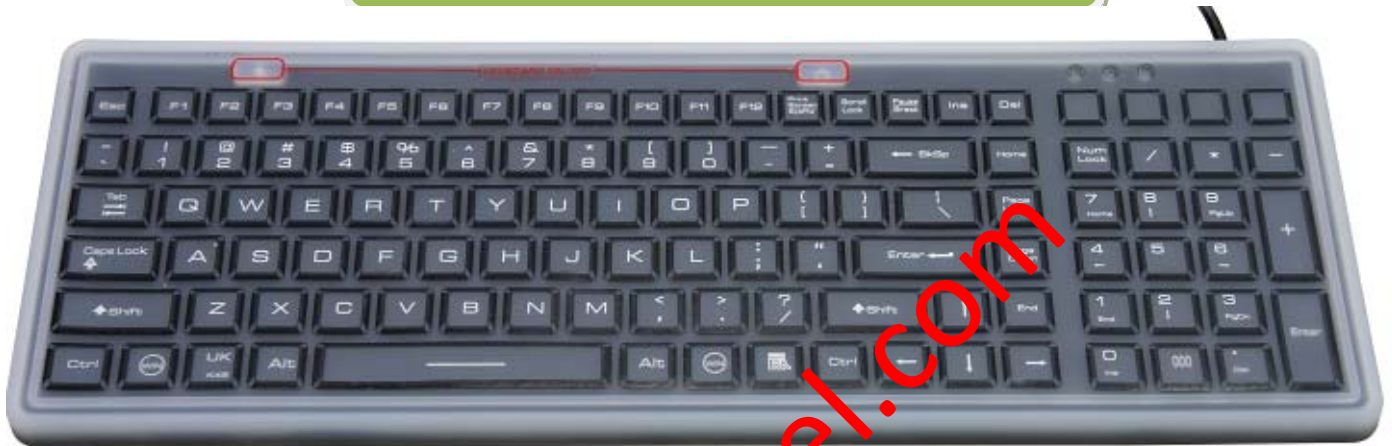

Model: SK313

Washable and Antibacterial and silicone keyboard

- A specially designed industrial keyboard made by Inputel, washable, made of rigid silicone
- With keyboard ON/OFF switch
- Conveniently cleaning of flat membrane
- Rubberized surface provides comfortable use of typing
- Compatibility: Microsoft® Windows® 7/Vista®/XP/2000/ME/98
- Language: All the languages compatible with Windows®
- Communication: USB2.0
- Key layout: 100 keys
- Dimensions: 388(L) x 138(W) x 13(T) mm
- Protection level: IP68
- Approvals: CE, FCC, RoHS & WEEE